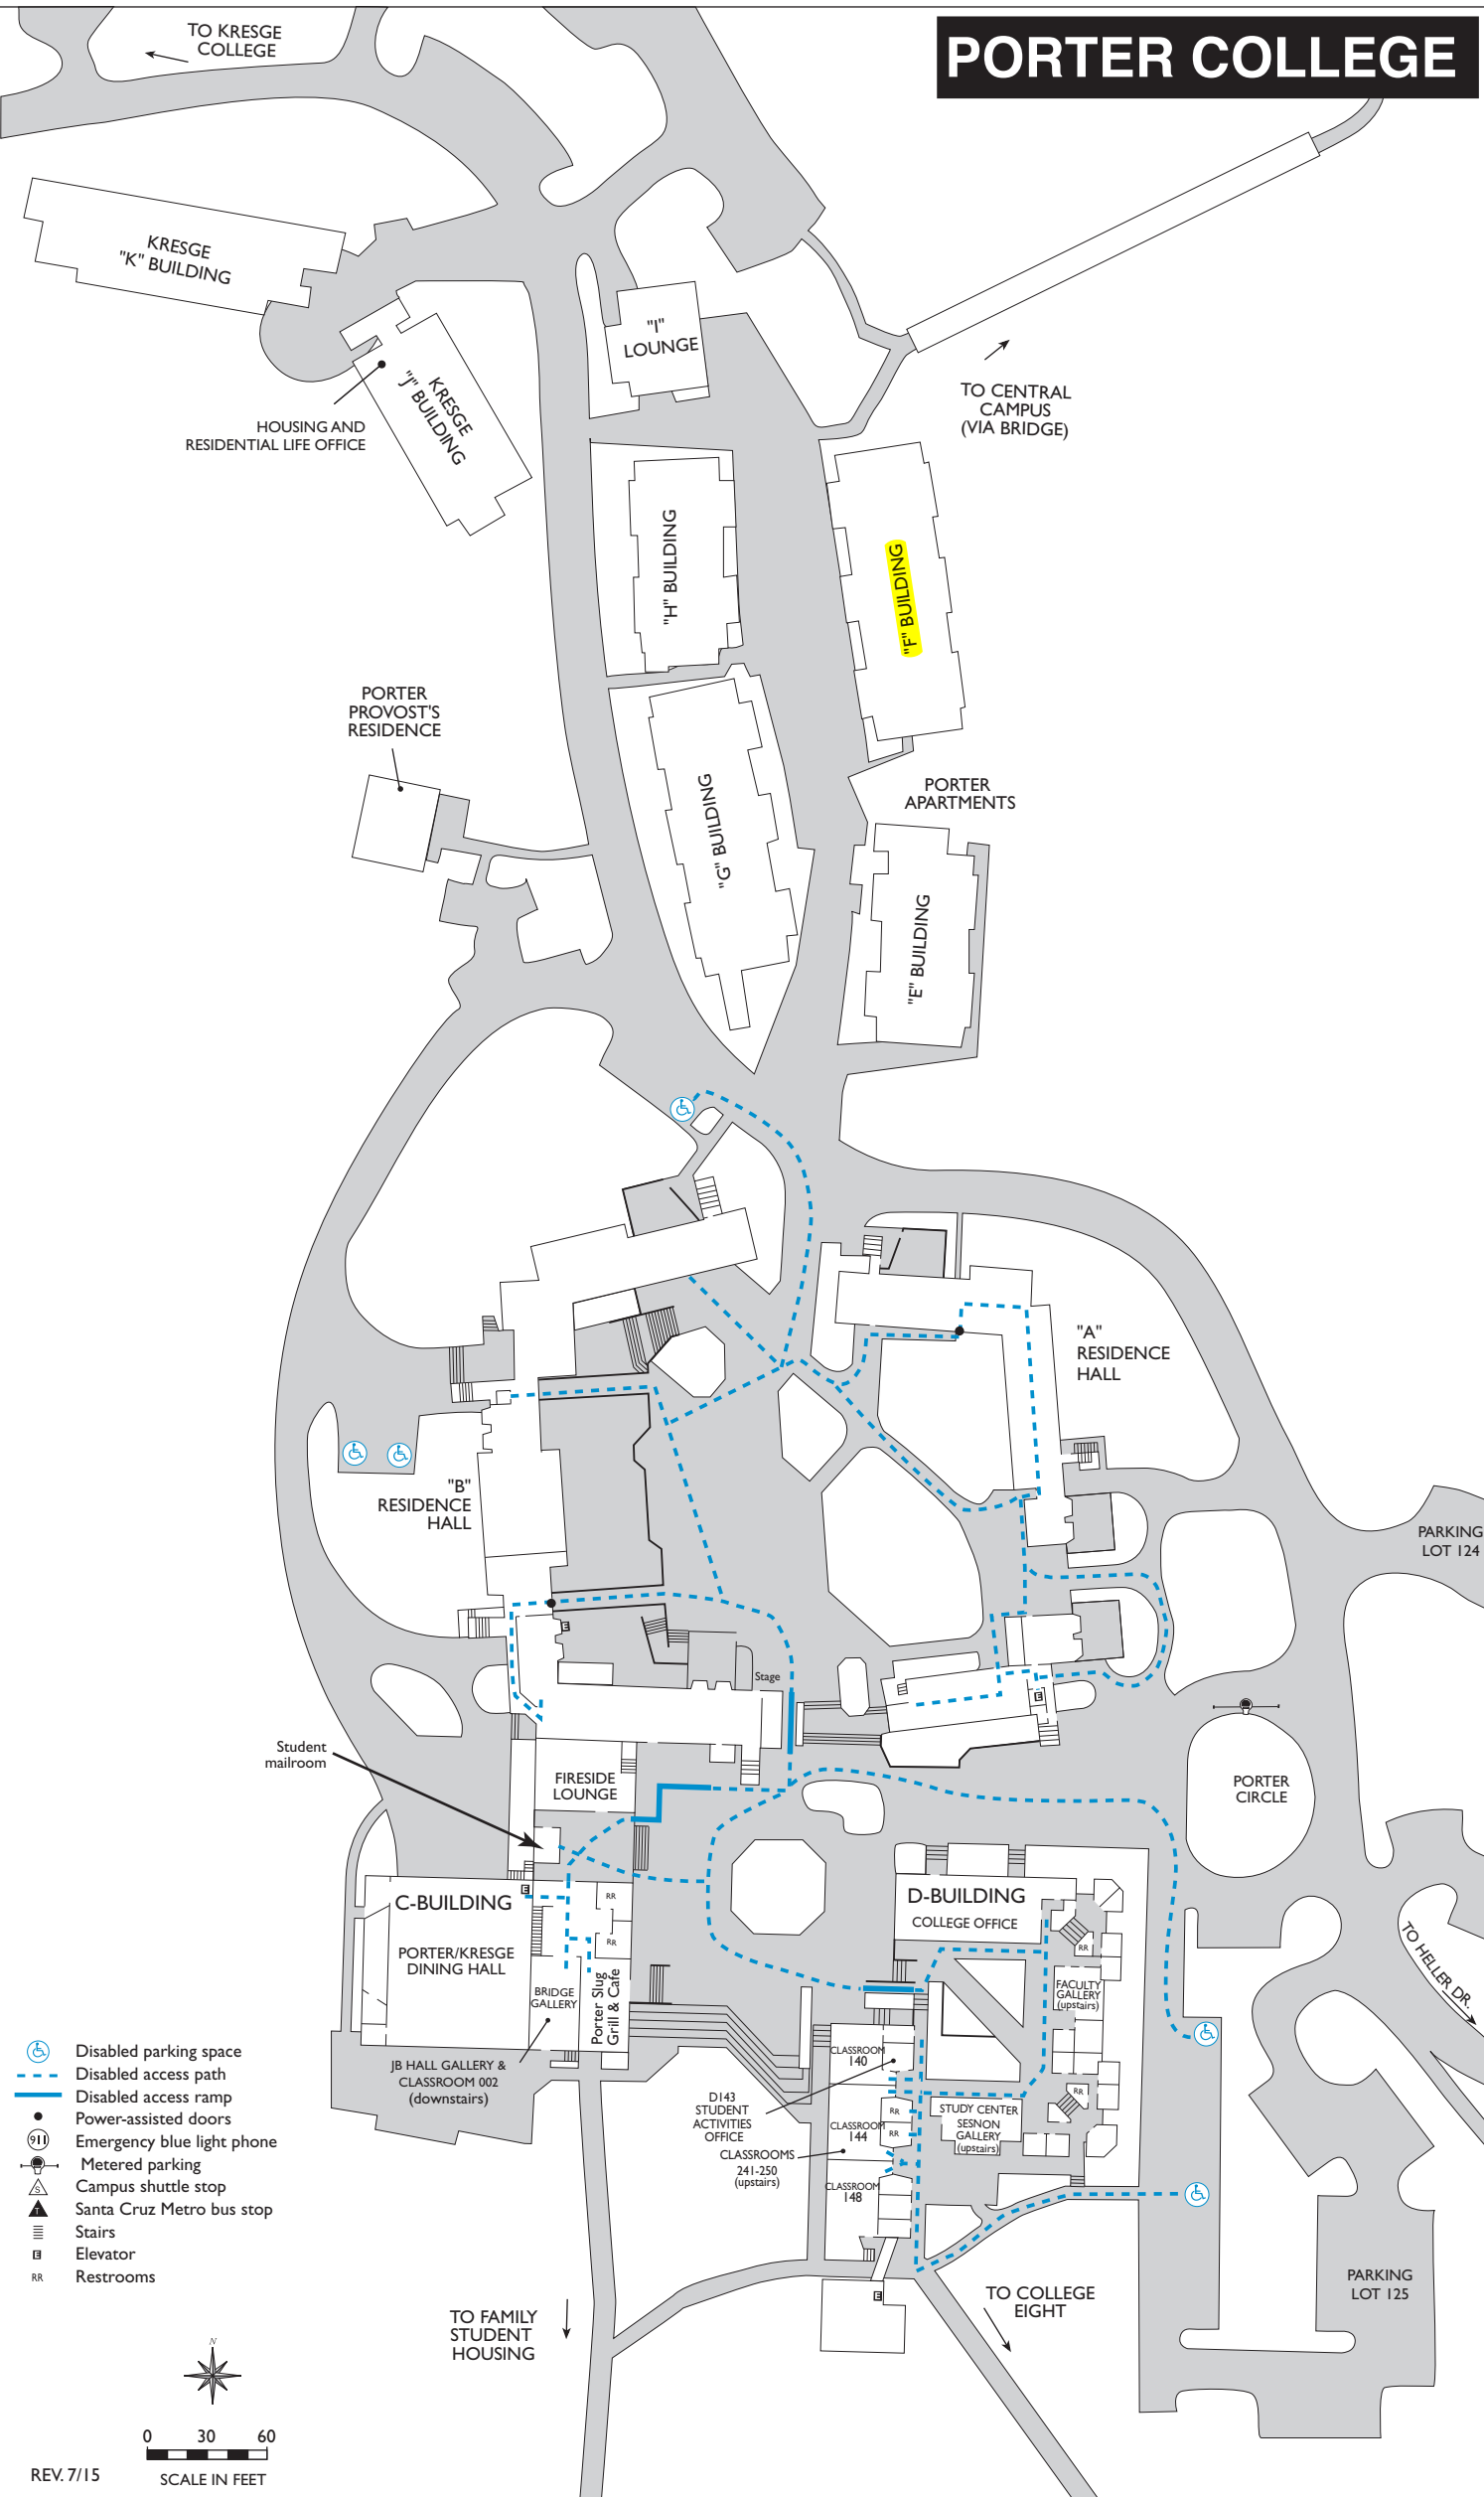

PORTER COLLEGE

- Disabled parking space
- Disabled access path
- Disabled access ramp
- Power-assisted doors
- Emergency blue light phone
- Metered parking
- Campus shuttle stop
- Santa Cruz Metro bus stop
- Stairs
- Elevator
- Restrooms

0 30 60
SCALE IN FEET

REV. 7/15